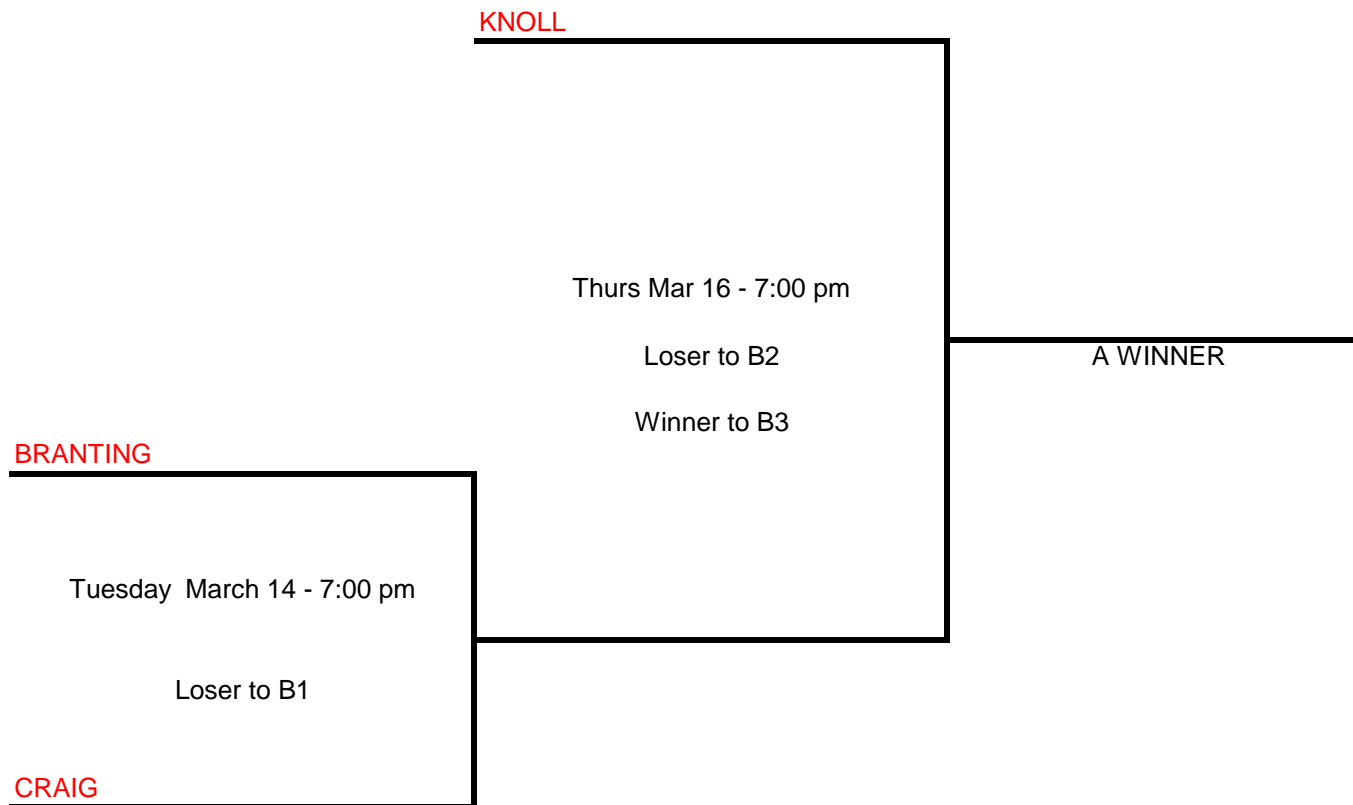

WOMENS CLUB CHAMPIONSHIP PLAY-OFFS

A

DATES AND TIMES
PRINTED IN BLUE
SUBJECT TO CHANGE
DUE TO CONFLICT WITH
MENS & WOMENS FINALS.

B