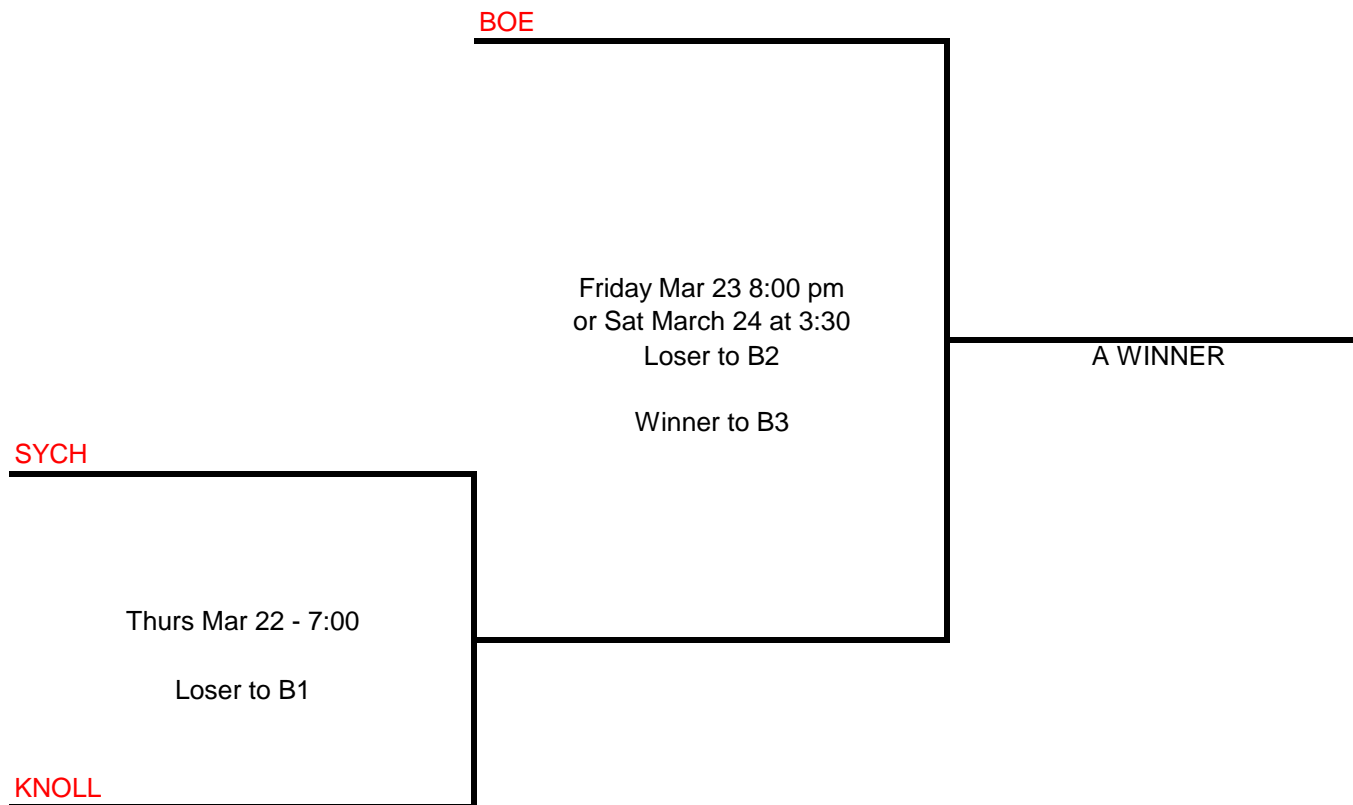

MIXED CLUB CHAMPIONSHIP PLAY-OFFS

A

DATES AND TIMES
PRINTED IN BLUE
SUBJECT TO CHANGE
DUE TO CONFLICT WITH
MENS & WOMENS FINALS.

B